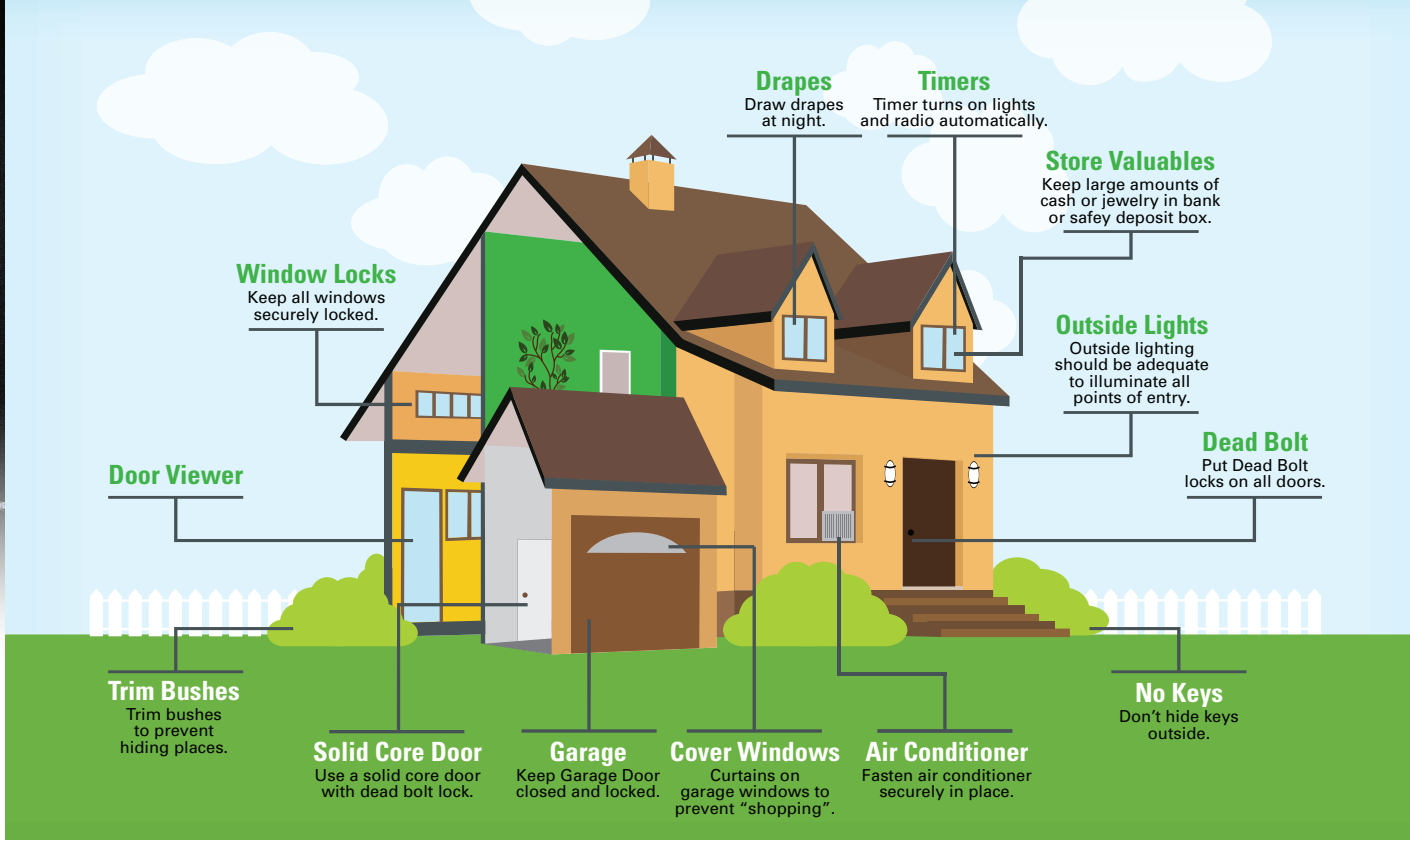

ONTARIO PROVINCIAL POLICE
SOUTHERN GEORGIAN BAY DETACHMENT

HELP KEEP OUR COMMUNITIES SAFE BY:

- ✓ Being aware of suspicious people or vehicles
 - ✓ Report suspicious people or vehicles to OPP at **1-888-310-1122**
 - ✓ Anonymously provide information regarding property crimes to Crime Stoppers at **1-888-222-8477 (TIPS)**
- www.crimestoppersdm.com**

ONTARIO PROVINCIAL POLICE

**SOUTHERN
GEORGIAN BAY DETACHMENT**

P.O. Box 250,
16864 Hwy. 12
Midland, ON L4R 4K8
(705) 526-3761

**CALLS FOR POLICE SERVICE
O.P.P. 24 HR TOLL FREE
1-888-310-1122**

Break-ins have a negative impact on everyone involved. The Southern Georgian Bay Ontario Provincial Police detachment would like to help you protect your property, your home and yourself against crime.

This brochure provides information to help keep your home and property secure.

Cottages and seasonal homes are most vulnerable to property crime during fall, winter and spring when they are not being used by property owners.